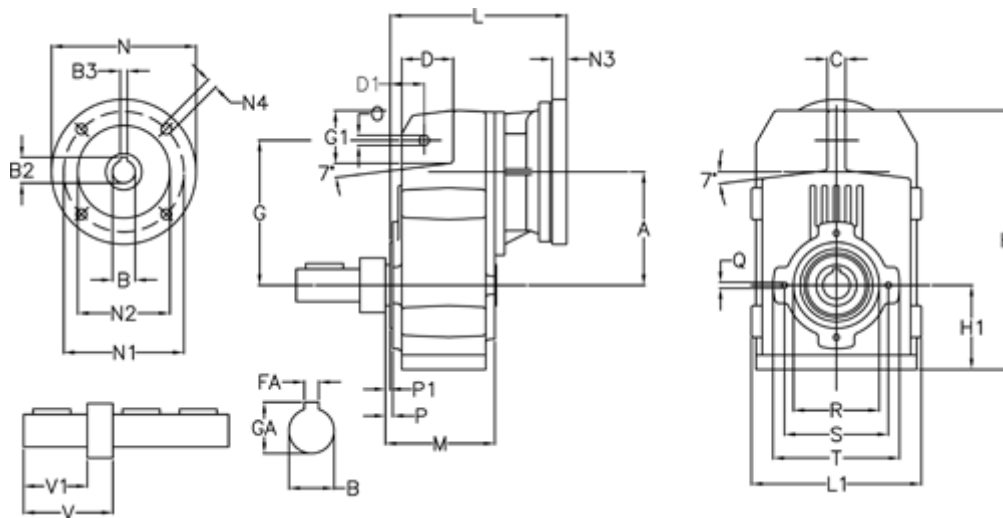

Data Sheet

Article number: 29560225611220
 Description: Shaft mounted gear
 A253R-256,1-P63B5

Measures

| | | | |
|------------|-----------|------------|------------|
| A = 128.75 | FA = 10 | M = 135.5 | Q = M10x14 |
| B = 35 | G = 162 | N = 140 | R = 110 |
| B1 = 11 | G1 = 58.0 | N1 = 115 | S = 130 |
| B2 = 12.8 | GA = 38.0 | N2 = 95 | T = 150 |
| B3 = 4 | H = 290.5 | N4 = M8x19 | V = 93.0 |
| C = 20 | H1 = 93.5 | O = 13 | V1 = 60 |
| D = 57.0 | L = 213.0 | P = 6.0 | |
| D1 = 43.5 | L1 = 188 | P1 = 3.5 | |